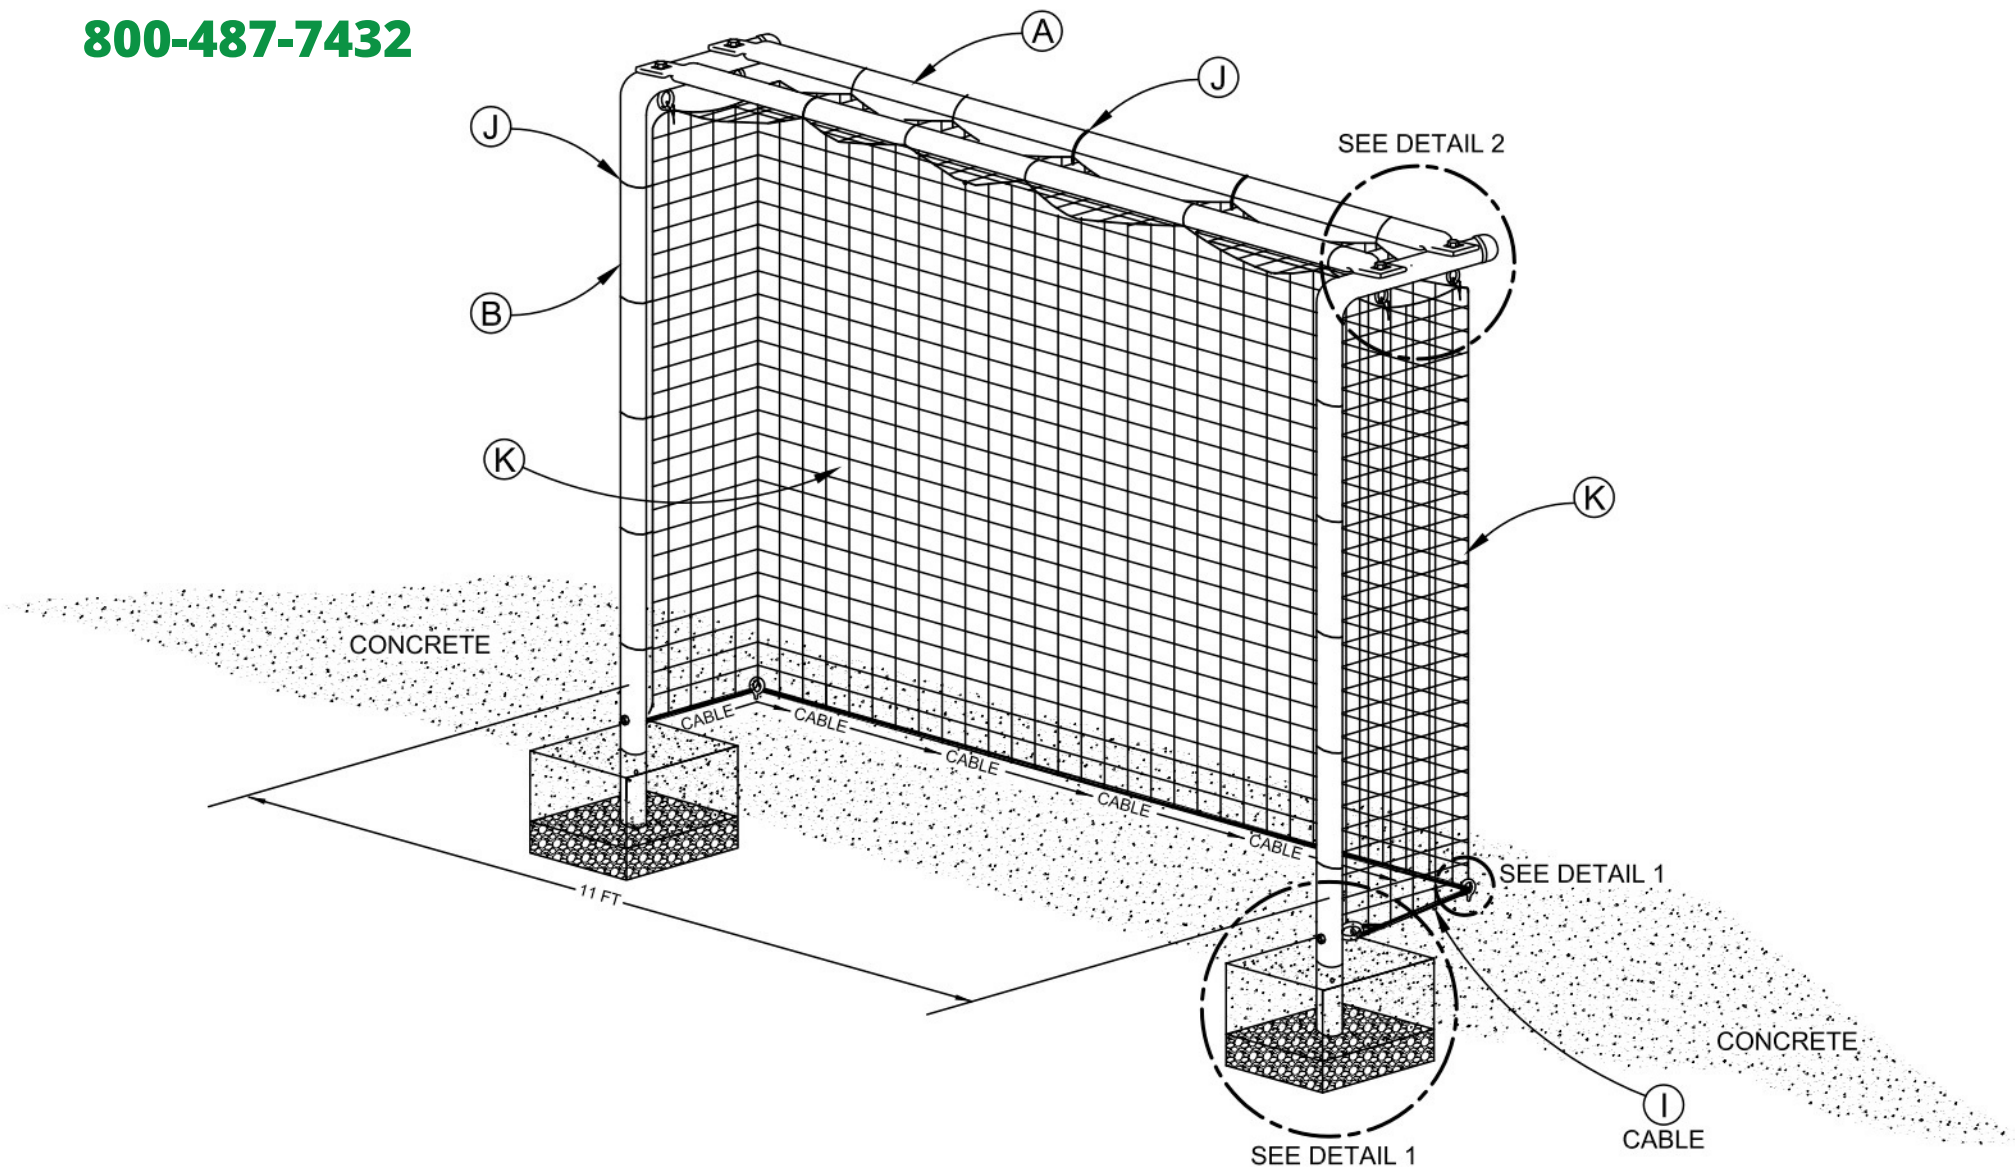

800-487-7432

BASEBALL HITTING STATION

BASEBALL HITTING STATION

800-487-7432

ITEM	DESCRIPTION	QTY	ITEM	DESCRIPTION	QTY
A	CROSSBAR	2 EA.	H	CABLE CLAMP	4 EA.
B	POST	2 EA.	I	.187 COATED CABLE	16 FT.
C	HEX BOLT .375 X 3.0	6 EA.	J	TIE WRAPS	100 EA.
D	EYE NUT .375	8 EA.	K	NET	1 EA.
E	WEDGE ANCHOR .375 X 2.25	2 EA.	L	NET LACING TWINE	1 RL
F	HEX NUT .375	2 EA.	M	GROUND SLEEVES	1 PR
G	POST CAP	2 EA.			